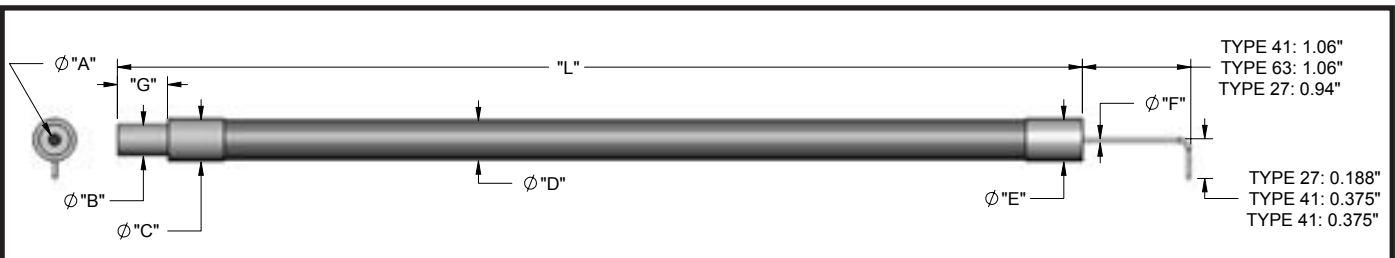

## BY - Small Dia. Hypo-Tubing End Ferrule, PVC Monocoil Sheathing, Rated for -40°F to 225°F

Model	Part #	A	B	C	D	E	F	G	L
BY2724	002112233024	.032"	.187" (4.75 mm)	.205" (5.2 mm)	.190"	.205"	.043"	.50" (12.7 mm)	24" (609.6 mm)
BY2724M	002112530024	(.81 mm)	.588" (15 mm)	.615" (15.6 mm)	(4.8 mm)	(5.2 mm)	(1.09 mm)	.833" (21 mm)	24" (609.6 mm)
BY2748	002112233048		.187" (4.75 mm)	.205" (5.2 mm)				.50" (12.7 mm)	48" (1219.2 mm)
BY4136	002112293036	.041"	.187"	.205"	.190"	.205"	.059"	.50"	36" (914.4 mm)
BY4172	002112293072	(1.04 mm)	(4.75 mm)	(5.2 mm)	(4.8 mm)	(5.2 mm)	(1.5 mm)	(12.7 mm)	72" (1828.8 mm)
BY6336	002112213036	.063"	.187"	.205"	.190"	.205"	.083"	.50"	36" (914.4 mm)
BY6348	002112213048	(1.6 mm)	(4.75 mm)	(5.2 mm)	(4.8 mm)	(5.2 mm)	(2.1 mm)	(12.7 mm)	48" (1219.2 mm)
BY6372	002112213072								72" (1828.8 mm)

## BMJ - 45° Bend Hypo-Tubing End Ferrule, PVC Monocoil Sheathing, Rated for -40°F to 225°F

Model	Part #	A	B	C	D	E	F	G	L
BMJ2736	002112231036	.032"	.187" (4.75 mm)	.205"	.190"	.205"	.043"	.50"	36" (914.4 mm)
		(0.81 mm)		(5.2 mm)	(4.8 mm)	(5.2 mm)	(1.09 mm)	(12.7 mm)	
BMJ4136	002112291036	.041"	.187" (4.75 mm)	.205"	.190"	.205"	.059"	.50"	36" (914.4 mm)
		(1.04 mm)		(5.2 mm)	(4.8 mm)	(5.2 mm)	(1.5 mm)	(12.7 mm)	
BMJ6336	002112211036	.063"	.187"	.205"	.190"	.205"	.083"	.50"	36" (914.4 mm)
BMJ6372	002112211072	(1.6 mm)	(4.75 mm)	(5.2 mm)	(4.8 mm)	(5.2 mm)	(2.1 mm)	(12.7 mm)	72" (1828.8 mm)