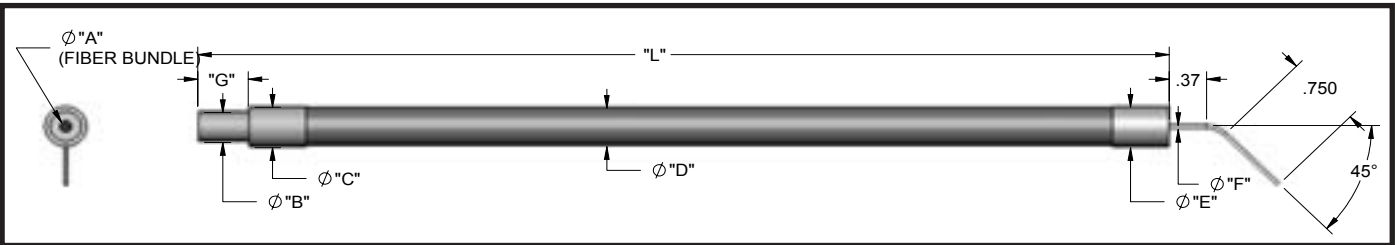

## BY - Small Dia. Hypo-Tubing End Ferrule, PVC Monocoil Sheathing, Rated for -40°F to 225°F

Model	Part #	A	B	C	D	E	F	G	L
BY2724	002112233024	.032"	.187" (4.75 mm)	.205" (5.2 mm)	.190"	.205"	.043"	.50" (12.7 mm)	24" (609.6 mm)
BY2724M	002112530024	(.81 mm)	.588" (15 mm)	.615" (15.6 mm)	(4.8 mm)	(5.2 mm)	(1.09 mm)	.833" (21 mm)	24" (609.6 mm)
BY2748	002112233048		.187" (4.75 mm)	.205" (5.2 mm)				.50" (12.7 mm)	48" (1219.2 mm)
BY4136	002112293036	.041"	.187"	.205"	.190"	.205"	.059"	.50"	36" (914.4 mm)
BY4172	002112293072	(1.04 mm)	(4.75 mm)	(5.2 mm)	(4.8 mm)	(5.2 mm)	(1.5 mm)	(12.7 mm)	72" (1828.8 mm)
BY6336	002112213036	.063"	.187"	.205"	.190"	.205"	.083"	.50"	36" (914.4 mm)
BY6348	002112213048	(1.6 mm)	(4.75 mm)	(5.2 mm)	(4.8 mm)	(5.2 mm)	(2.1 mm)	(12.7 mm)	48" (1219.2 mm)
BY6372	002112213072								72" (1828.8 mm)

## BMJ - 45° Bend Hypo-Tubing End Ferrule, PVC Monocoil Sheathing, Rated for -40°F to 225°F

Model	Part #	A	B	C	D	E	F	G	L
BMJ2736	002112231036	.032"	.187" (4.75 mm)	.205"	.190"	.205"	.043"	.50"	36" (914.4 mm)
		(0.81 mm)		(5.2 mm)	(4.8 mm)	(5.2 mm)	(1.09 mm)	(12.7 mm)	
BMJ4136	002112291036	.041"	.187" (4.75 mm)	.205"	.190"	.205"	.059"	.50"	36" (914.4 mm)
		(1.04 mm)		(5.2 mm)	(4.8 mm)	(5.2 mm)	(1.5 mm)	(12.7 mm)	
BMJ6336	002112211036	.063"	.187"	.205"	.190"	.205"	.083"	.50"	36" (914.4 mm)
BMJ6372	002112211072	(1.6 mm)	(4.75 mm)	(5.2 mm)	(4.8 mm)	(5.2 mm)	(2.1 mm)	(12.7 mm)	72" (1828.8 mm)